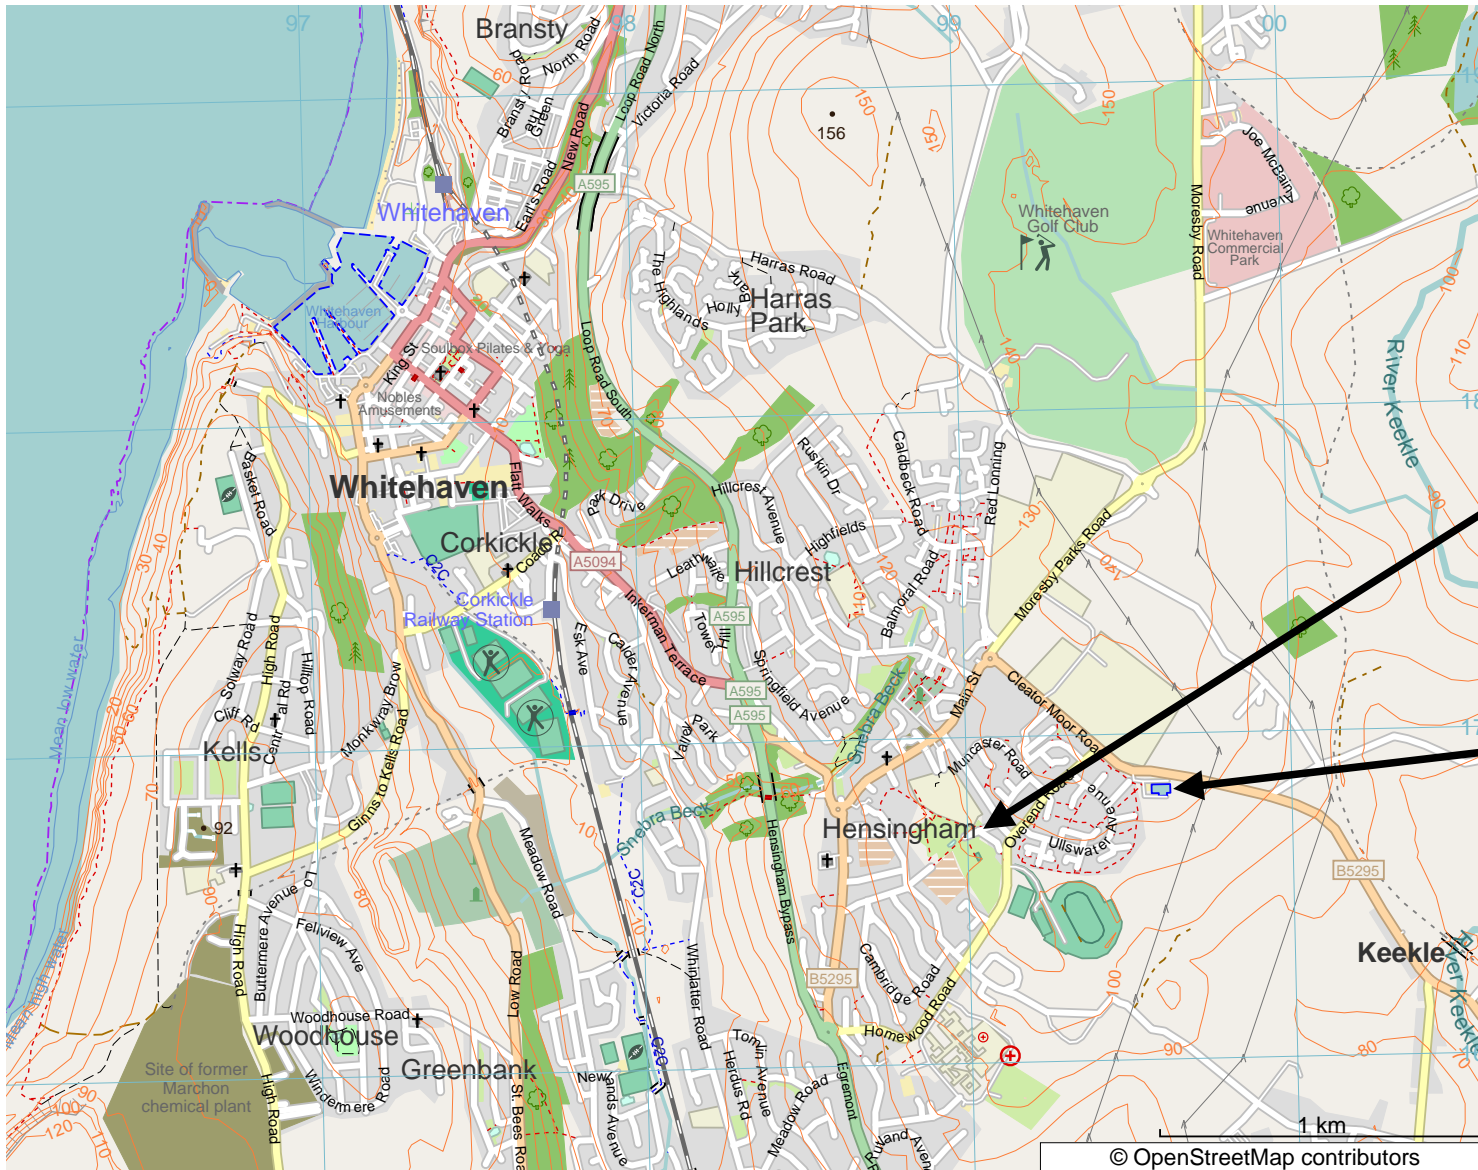

Copeland Canoe Club: positions of
Swimming Pool and Club Garage / Store.

A595 North to Workington,
Cockermouth

Club garage / store
off Richmond Hill
Road
Postcode CA28 8ST

Swimming Pool
Cleator Moor Road
Postcode CA28 8RD

B5295 to Cleator
Moor

A595 south, Egremont